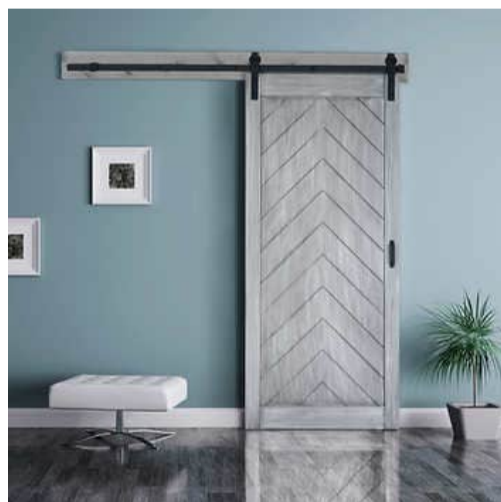

### Similar Products

\$499.99

[Renin Authentic Barn Door with Hardware Kit & Easy Glide Soft-close](#)

★★★★★ (32)

\$499.99

[Renin Herringbone Barn Door with Hardware Kit & Easy Glide Soft-close](#)

★★★★★ (105)