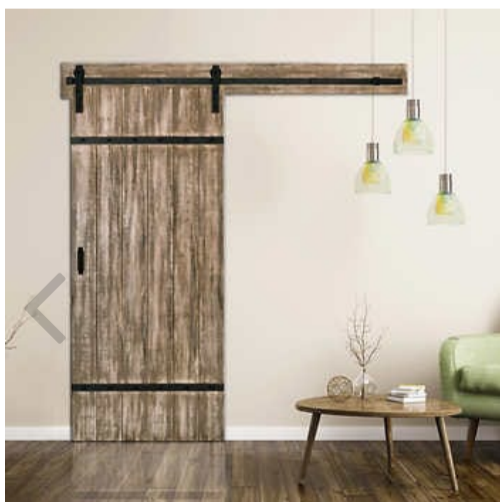

### Similar Products

\$499.99

[Renin Authentic Barn Door with Hardware Kit & Easy Glide Soft-close](#)

★★★★★ (32)

\$499.99

[Renin Herringbone Barn Door with Hardware Kit & Easy Glide Soft-close](#)

★★★★★ (105)